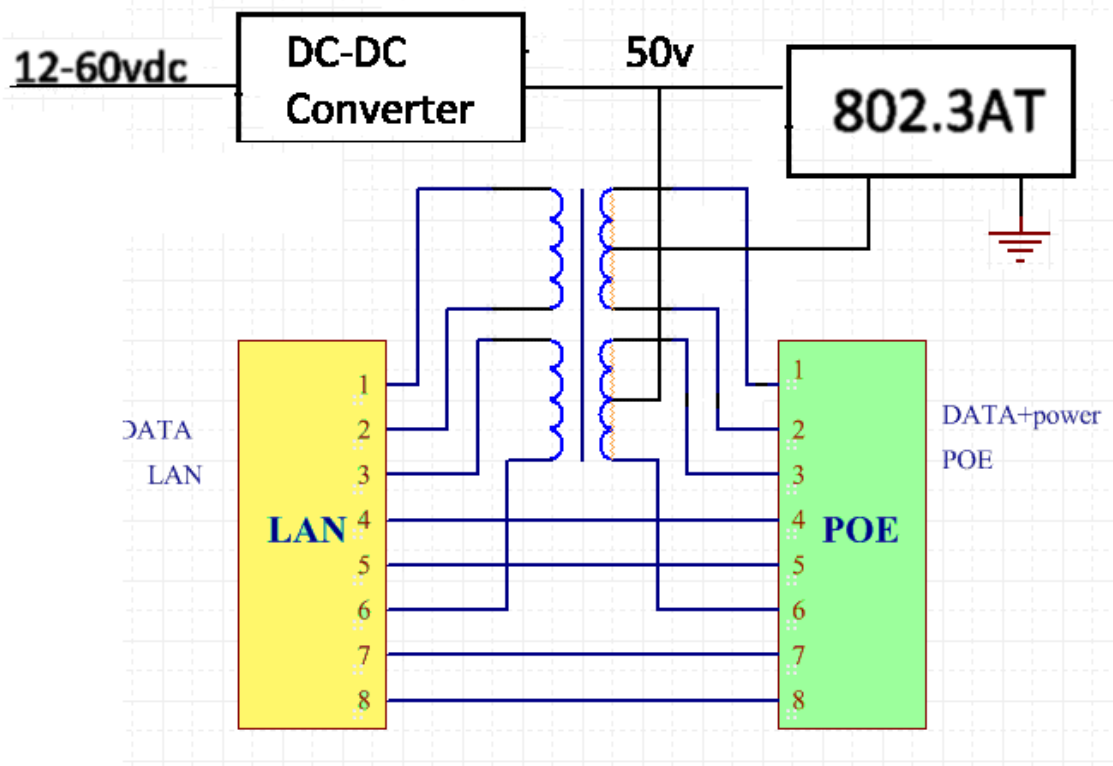

PoE World

World Class
Injectors Switches Splitters
Extenders Testers

Our Locations and Partners :

PoE-Texas
Austin Texas

PoE-World
Shenzhen
China

<http://poe-world.com>

GAT-50v30w
Injector for
802.3at devices

10/100/1000 injector. 802.3at Output 12 to 60 vdc input

- 1 Port Gigabit Ethernet
 - 1 Shielded RJ-45 LAN
 - 1 Shielded RJ-45 LAN+POE
 - 10/100/1000 data rates
- Size: 3 x 1.3 x .8 inches (76 mm x 29mm x 22mm)
- Wall mount
- Use with any Ethernet switch
- Standard power connector
 - 2.1mm x 5.5mm
- Mode A operation
 - pins 3-6 (+)
 - pins 1-2 (-)

- LED status indicator
- Operating Temperature
 - 0 to 65 deg C
- Ideal for IP Cameras, VOIP phone, WiFi Access Points
- Technical support: poe-world.com
- 802.3AT and 802.3AF
 - auto-negotiation
 - powers 802.3af / 802.3at
 - 50 volts output
- 12 volts to 60 volts input
- Maximum power out - 30 watts